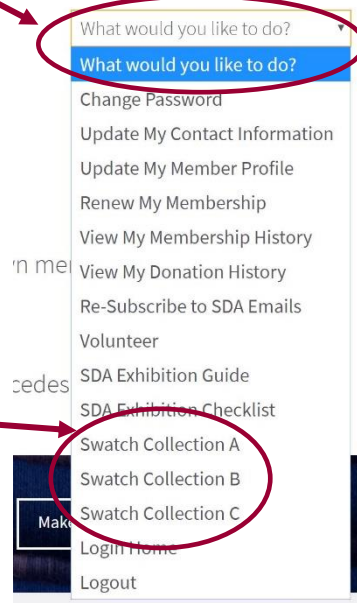

Contact info@surfacedesign.org if you have any questions!