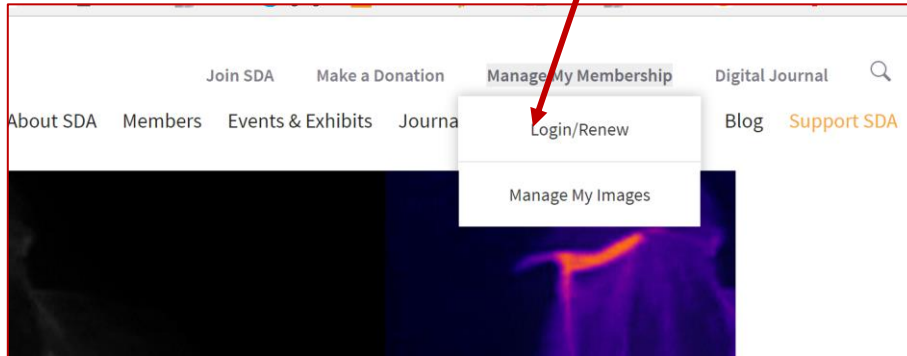

HOW TO VIEW/DOWNLOAD SWATCH COLLECTIONS

1. Go to SDA Website: www surfacedesign.org
2. Click on Manage My Membership/Login/Renew

3. Enter login and password
4. Click on “What would you like to do” drop down menu to right